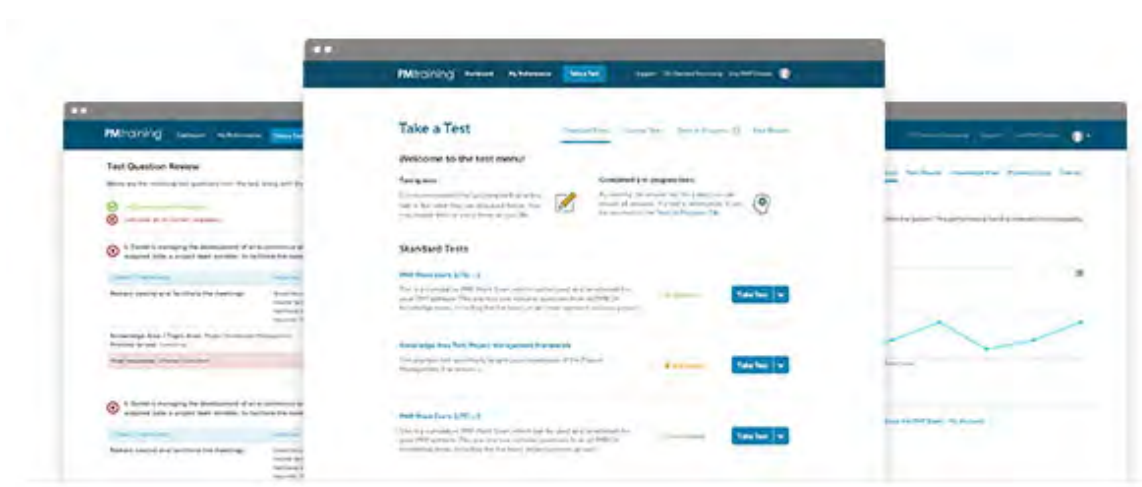

Prepare Your Students to Pass Our Exam Prep Tools, Your Private Portal

A hosted, branded version of our popular Project Management Professional (PMP)® practice exam tools for your students. Receive your own corporate branded PMP exam prep site – hosted and supported by us, and driven by our industry-leading PMP exam prep content database.

Relied on by 112 Project Management Institute (PMI)® Chapters and Training Organizations

Features include:

- Access to our industry leading PMP practice exam content system
- Easily register students with your own branded exam prep site
- Student email notifications with your organization name
- Instructor tools included! View student performance, create custom tests and more
- Private web address - <http://YOURCOMPANY.PMtraining.com>
- Instant access to new PMP content
- Includes all features from our popular PMP practice exam system
- Student access from any web browser or mobile device, with nothing to download
- Personalized reports track student performance
- Student dashboard, PMP exam tips, and video tutorials included
- Enroll your students in optional courseware, such as our PMP On-Demand Bootcamp
- New! Access exam prep content for the Agile Certified Practitioner (ACP)® certification